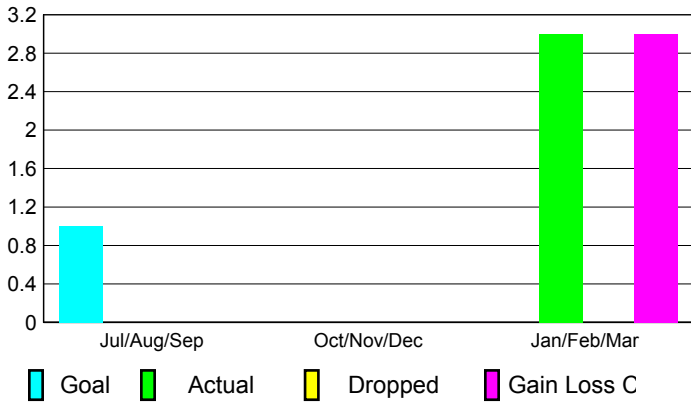

2009-2010 GMT Quarterly Report for District (or Undistricted) **District 103IW**

GMT: **JACQUES 'JACK' VERBEKE**

Location: **FRANCE**

GMT CA: **4**

CLUBS

Club Results 2009-2010				

Clubs 2008-2009	

Month	New Club Goal	Actual New Clubs	Actual Dropped Clubs	Gain/Loss of Clubs	Gain/Loss of Clubs
Jul/Aug/Sep	1	0	0	0	0
Oct/Nov/Dec	0	0	0	0	0
Jan/Feb/Mar	0	3	0	3	1
Totals	1	3	0	3	1

Club Results 2009-2010

Goal, New, Dropped, Gain/Loss

Comparison of Club Gain/Loss

Current Year Compared to the Previous Year