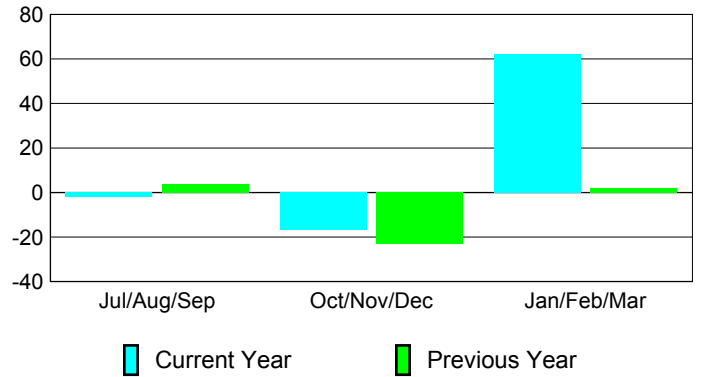

Membership Results 2009-2010				
---------------------------------	--	--	--	--

Membership 2008-2009	
-------------------------	--

Month	Net Memb Goal	Actual New Memb	Actual Dropped Memb	Gain/Loss of Memb	Gain/Loss of Memb
Jul/Aug/Sep	0	28	-30	-2	4
Oct/Nov/Dec	10	34	-51	-17	-23
Jan/Feb/Mar	10	114	-52	62	2
Totals	20	176	-133	43	-17

Membership Results 2009-2010

Goal, New, Dropped, Gain/Loss

Comparison of Membership Gain/Loss

Current Year Compared to the Previous Year

Gender Comparison 2009-2010

Jul/Aug/Sep

Oct/Nov/Dec

Jan/Feb/Mar