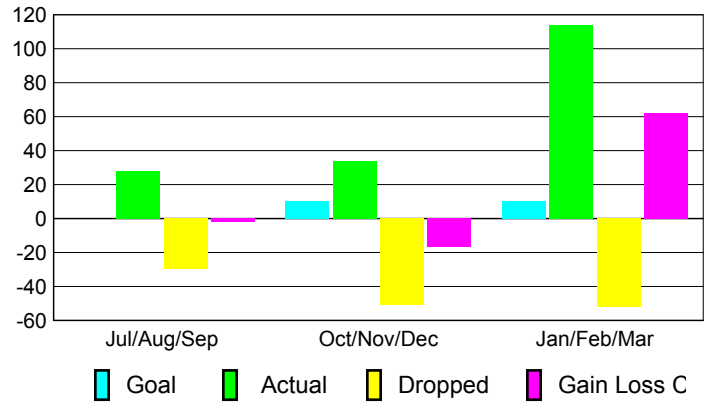

Membership Results 2009-2010

Goal, New, Dropped, Gain/Loss

Comparison of Membership Gain/Loss

Current Year Compared to the Previous Year